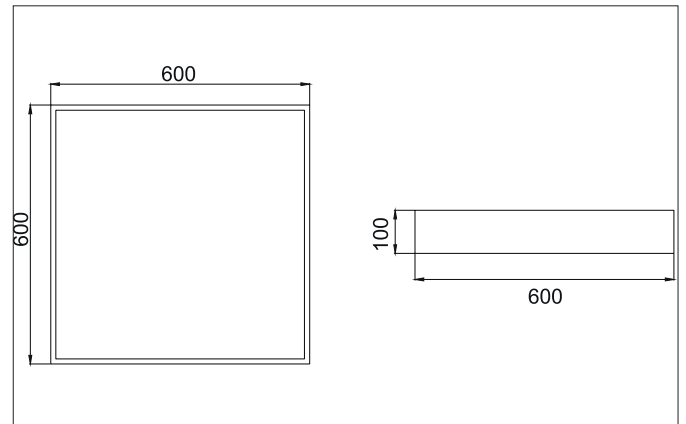

BIRO SQUARE LED surface luminaire, DALI dimmable

Article no. 13710184

Light.
For Generations.**Tender**

LED surface luminaire, DALI dimmable, Square. Luminaire length 600.0 mm, Luminaire width 600.0 mm, Hight 100.0 mm Weight 4.5 kg, with rotationssymmetrical, deep, wide distributed light intensity. optimal light distribution due to a plastic, opal cover. Luminous flux 5.456 lm, Power 1 x 44 W, Light colour neutral white, Correlated color temprature (CCT) 4.000 K, Colour rendering index CRI > 80, Housing material: Aluminium / Steel / Plastic, Colour: Black structure, Permissible ambient temperature (ta): -20 °C - +25 °C, Protection class (EN 61140): I, Degree of protection (DIN EN 60529): IP40, .With electronic driver, DALI dimmable.

Article data	
Article no.	13710184
GTIN	4251433943686
Series name	BIRO SQUARE
Short description	LED surface luminaire, DALI dimmable
Material	Aluminium / Steel / Plastic
Colour	Black
Type of surface	Structure
Shape	Square
Length	600 mm
Width	600 mm
Hight	100 mm
Scope of delivery	Incl. converter for connection to the 230-V mains voltage
Weight	4.500 kg

Mounting technology	
Mounting method	Surface mounting
Place of installation	Ceiling-mounted
Adjustability	Not adjustable
Material cover	Plastic, opal

Packing data	
Gross weight	5.2 kg
Length of packaging	630 mm
Packaging width	630 mm
Packaging height	110 mm
Disposal at end of life	This product must not be disposed of with household waste. You are obliged, to dispose of such electrical waste separately. By disposing of electrical waste and other old or defective electronics separately, you support recycling or other forms of re-use. In that way you help to take care and to avoid that harmful substances get into the environment.