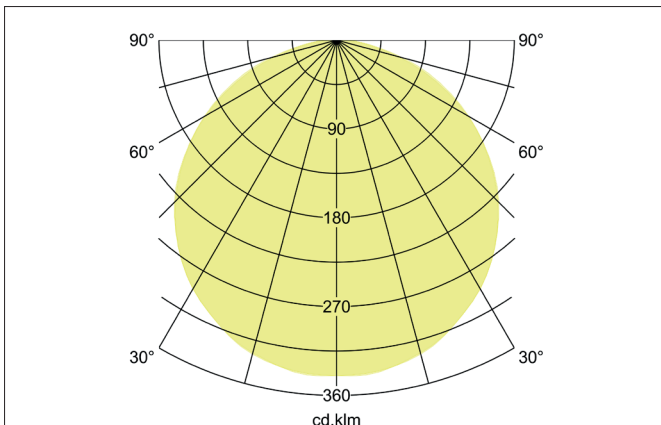

BIRO SQUARE LED surface luminaire, DALI dimmable

Article no. 13710184

Light.
For Generations.**Tender**

LED surface luminaire, DALI dimmable, Square. Luminaire length 600.0 mm, Luminaire width 600.0 mm, Hight 100.0 mm Weight 4.5 kg, with rotationssymmetrical, deep, wide distributed light intensity. optimal light distribution due to a plastic, opal cover. Luminous flux 5.456 lm, Power 1 x 44 W, Light colour neutral white, Correlated color temprature (CCT) 4.000 K, Colour rendering index CRI > 80, Housing material: Aluminium / Steel / Plastic, Colour: Black structure, Permissible ambient temperature (ta): -20 °C - +25 °C, Protection class (EN 61140): I, Degree of protection (DIN EN 60529): IP40, .With electronic driver, DALI dimmable.

Article data	
Article no.	13710184
GTIN	4251433943686
Series name	BIRO SQUARE
Short description	LED surface luminaire, DALI dimmable
Material	Aluminium / Steel / Plastic
Colour	Black
Type of surface	Structure
Shape	Square
Length	600 mm
Width	600 mm
Hight	100 mm
Scope of delivery	Incl. converter for connection to the 230-V mains voltage
Weight	4.500 kg

BIRO SQUARE LED surface luminaire, DALI dimmable

Article no. 13710184

Light.
For Generations.

Lighting technology	
Colour temperature	4.000 K
Light colour	White
Light output	Direct
Luminous flux	5,456 lm
System efficiency	124 lm/W
Colour rendering	CRI > 80
Reflector	Without
Beam angle	114°
Light sharing	Symmetric
Adjustable color temperature	No